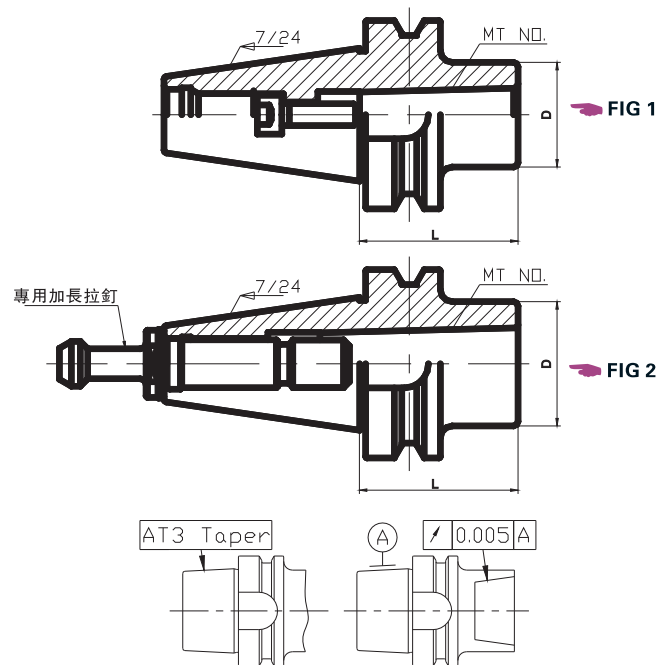

BT柄系列

| 訂貨型號<br>Order Code | 圖號<br>FIG | 莫氏錐號<br>MT NO. | L   | ØD  | 重量(Kg)<br>Weight |     |
|--------------------|-----------|----------------|-----|-----|------------------|-----|
| BT30-MTB2-60※      | 2         | 2              | 60  | 35  | 0.7              |     |
| BT40-MTB1-45       | 1         | 1              | 45  | 25  | 1.1              |     |
| -MTB2-60           |           | 2              | 60  | 35  | 1.2              |     |
| -MTB3-75           |           | 3              | 75  | 40  | 1.3              |     |
| -MTB4-90※          |           | 4              | 90  | 50  | 1.4              |     |
| BT50-MTB1-45       | 1         | 1              | 45  | 25  | 3.7              |     |
| -120               |           |                | 120 |     | 3.9              |     |
| -MTB2-45           |           | 2              | 45  | 35  | 3.7              |     |
| -135               |           |                | 135 |     | 4.2              |     |
| -MTB3-60           |           | 3              | 60  | 40  | 3.7              |     |
| -150               |           |                | 150 |     | 4.5              |     |
| -MTB4-75           |           | 4              | 80  | 50  | 3.9              |     |
| -150               |           |                | 150 |     | 4.2              |     |
| -MTB5-120          |           | 1              | 5   | 120 | 65               | 4.5 |
|                    |           |                |     |     |                  |     |
|                    |           |                |     |     |                  |     |
|                    |           |                |     |     |                  |     |
|                    |           |                |     |     |                  |     |